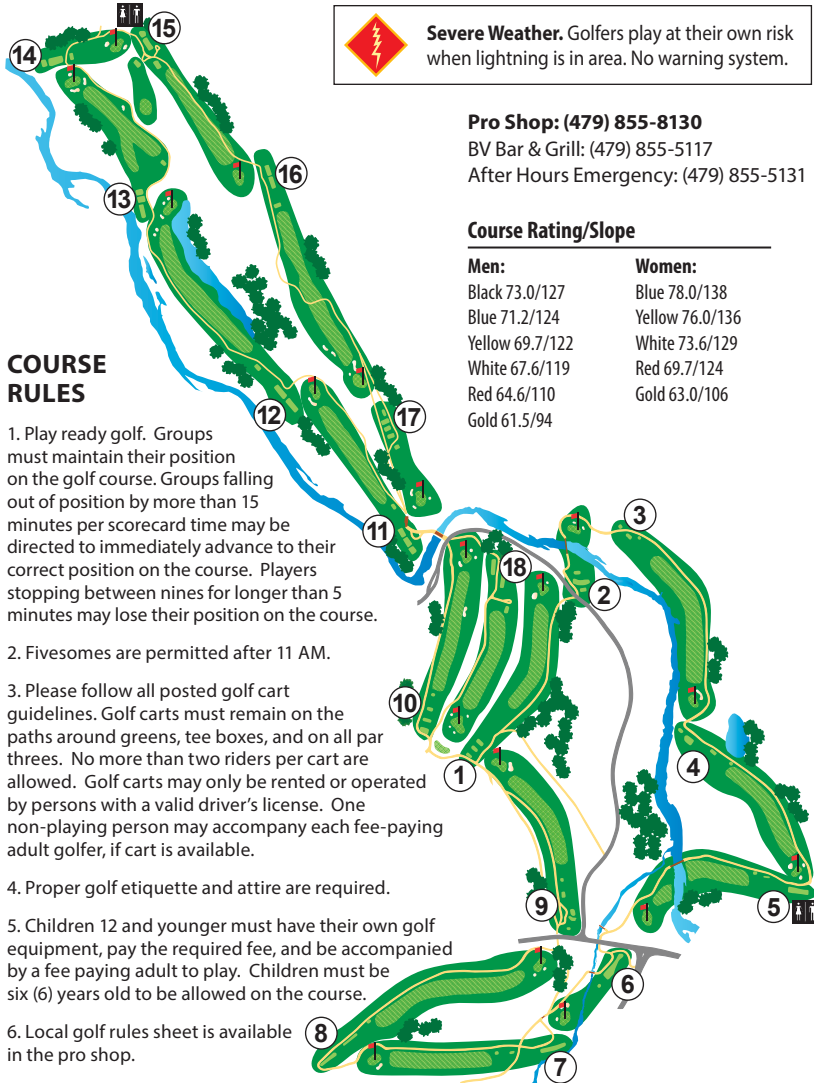

Severe Weather. Golfers play at their own risk when lightning is in area. No warning system.

Pro Shop: (479) 855-8130

BV Bar & Grill: (479) 855-5117

After Hours Emergency: (479) 855-5131

Course Rating/Slope

Men:

Black 73.0/127

Blue 71.2/124

Yellow 69.7/122

White 67.6/119

Red 64.6/110

Gold 61.5/94

Women:

Blue 78.0/138

Yellow 76.0/136

White 73.6/129

Red 69.7/124

Gold 63.0/106

COURSE RULES

1. Play ready golf. Groups must maintain their position on the golf course. Groups falling out of position by more than 15 minutes per scorecard time may be directed to immediately advance to their correct position on the course. Players stopping between nines for longer than 5 minutes may lose their position on the course.

2. Fivesomes are permitted after 11 AM.

3. Please follow all posted golf cart guidelines. Golf carts must remain on the paths around greens, tee boxes, and on all par threes. No more than two riders per cart are allowed. Golf carts may only be rented or operated by persons with a valid driver's license. One non-playing person may accompany each fee-paying adult golfer, if cart is available.

4. Proper golf etiquette and attire are required.

5. Children 12 and younger must have their own golf equipment, pay the required fee, and be accompanied by a fee paying adult to play. Children must be six (6) years old to be allowed on the course.

6. Local golf rules sheet is available in the pro shop.