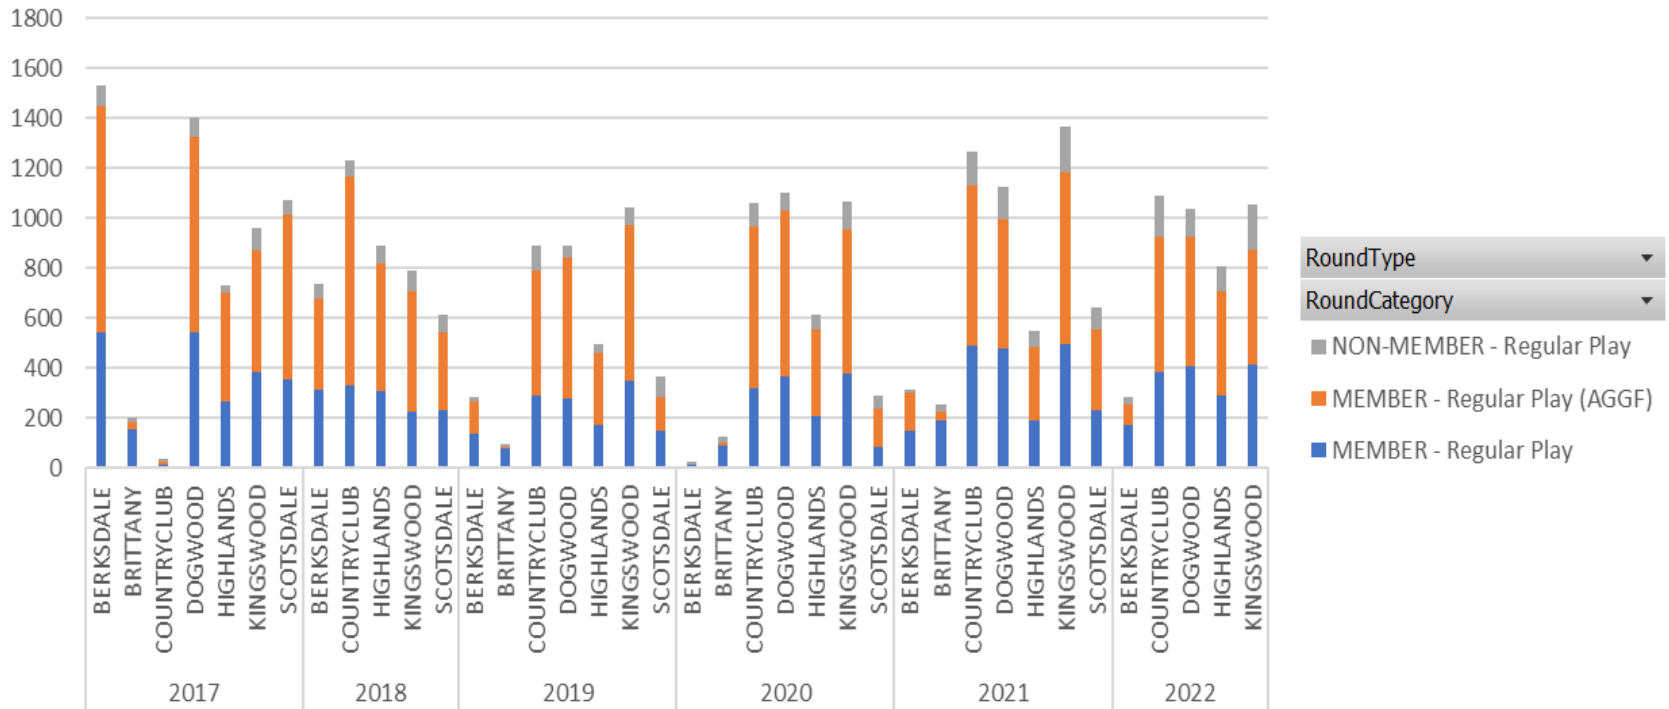

February Current Printed 2/7/22

Round Totals	Year						
	MEMBER		Total	NON-MEMBER		Total	Grand Total
Round Type	Regular Play	Regular Play (AGGF)	Regular Play				
2019	1458	2239	3697	371	371	4068	
BERKSDALE	136	130	266	19	19	285	
BRITTANY	80	6	86	13	13	99	
COUNTRYCLUB	293	495	788	104	104	892	
DOGWOOD	281	561	842	45	45	887	
HIGHLANDS	172	286	458	40	40	498	
KINGSWOOD	347	628	975	68	68	1043	
SCOTSDALE	149	133	282	82	82	364	
2020	1465	2393	3858	423	423	4281	
BERKSDALE	15		15	10	10	25	
BRITTANY	93	12	105	20	20	125	
COUNTRYCLUB	319	648	967	94	94	1061	
DOGWOOD	369	659	1028	73	73	1101	
HIGHLANDS	207	345	552	64	64	616	
KINGSWOOD	376	580	956	108	108	1064	
SCOTSDALE	86	149	235	54	54	289	
2021	2231	2642	4873	639	639	5512	
BERKSDALE	148	155	303	13	13	316	
BRITTANY	193	34	227	29	29	256	
COUNTRYCLUB	493	635	1128	139	139	1267	
DOGWOOD	476	518	994	128	128	1122	
HIGHLANDS	190	293	483	65	65	548	
KINGSWOOD	498	687	1185	178	178	1363	
SCOTSDALE	233	320	553	87	87	640	
2022	1666	2022	3688	590	590	4278	
BERKSDALE	171	83	254	30	30	284	
COUNTRYCLUB	385	542	927	165	165	1092	
DOGWOOD	407	517	924	114	114	1038	
HIGHLANDS	291	417	708	102	102	810	
KINGSWOOD	412	463	875	179	179	1054	

January 2022 Course Closure Info					Totals	YTD Total	
Dogwood:	Weather				8	YTD Total	8
Brittany:		Cover Greens			31	YTD Total	31
Highlands:	Weather		6	Maintenance	11	YTD Total	17
BVCC:	Weather				7	YTD Total	7
Kingswood:	Weather				5	YTD Total	5
Berkshire:	Weather				5	YTD Total	5
Scotsdale:		Cover Greens			31	YTD Total	31

Month ▾

Round Totals

Year ▾ CourseID ▾

+ -