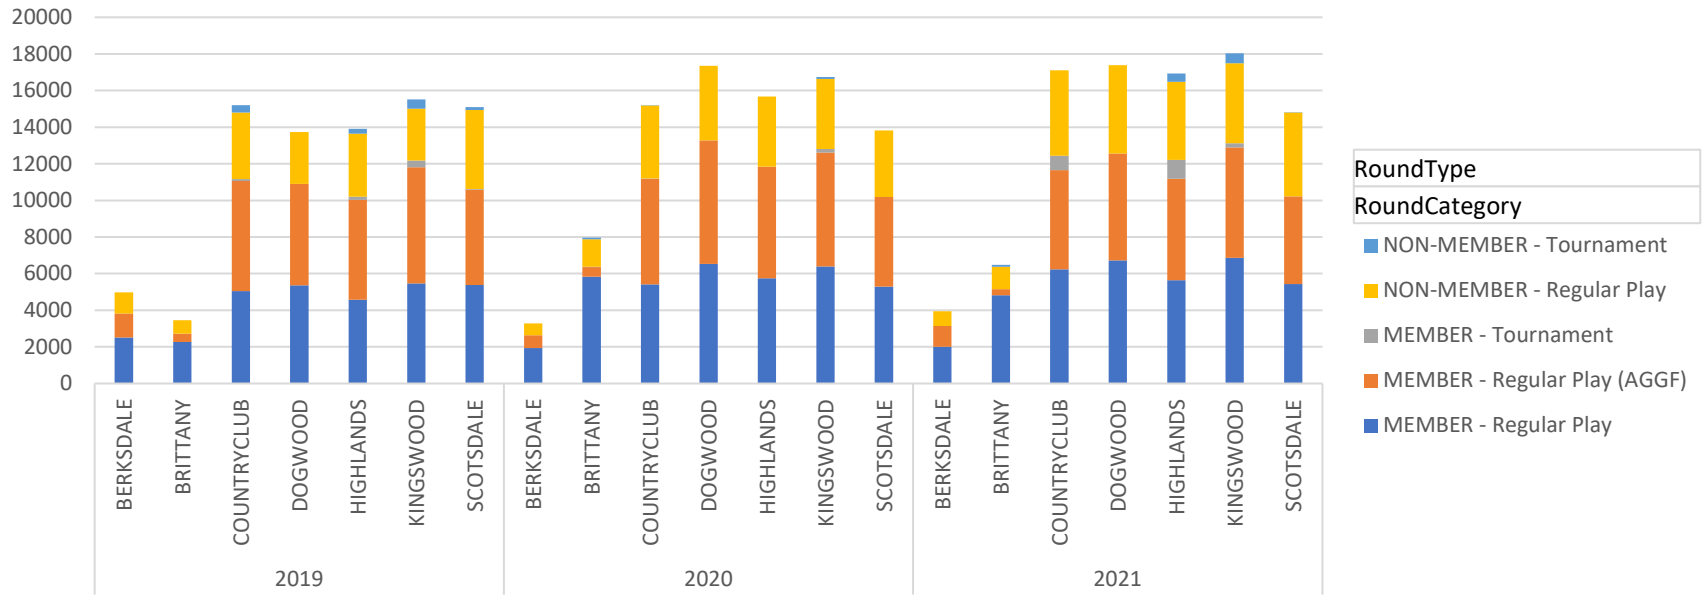

Month

Round Totals

Year

CourseID