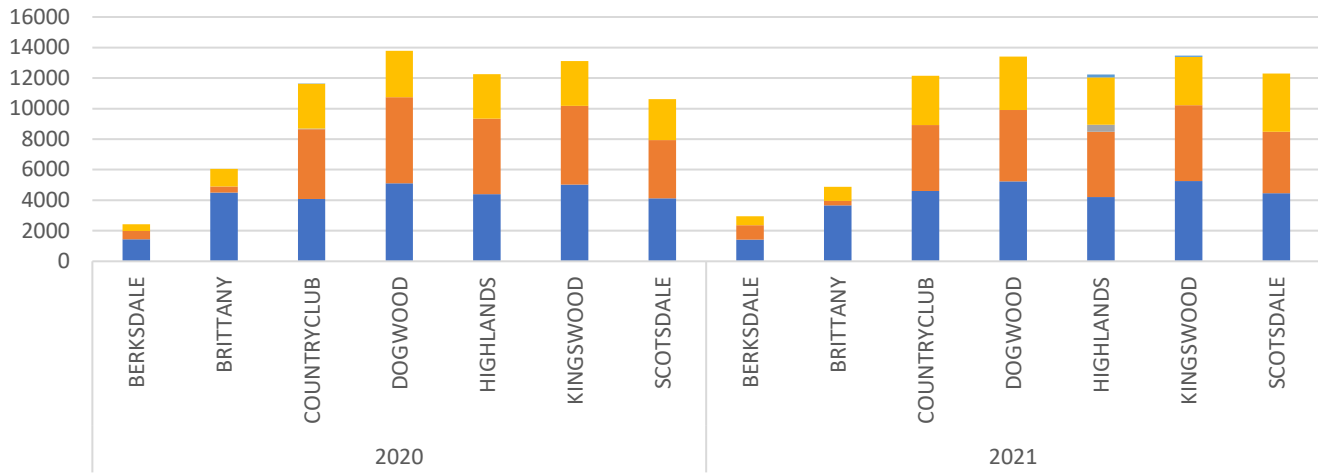

Month

Round Totals

Year CourseID