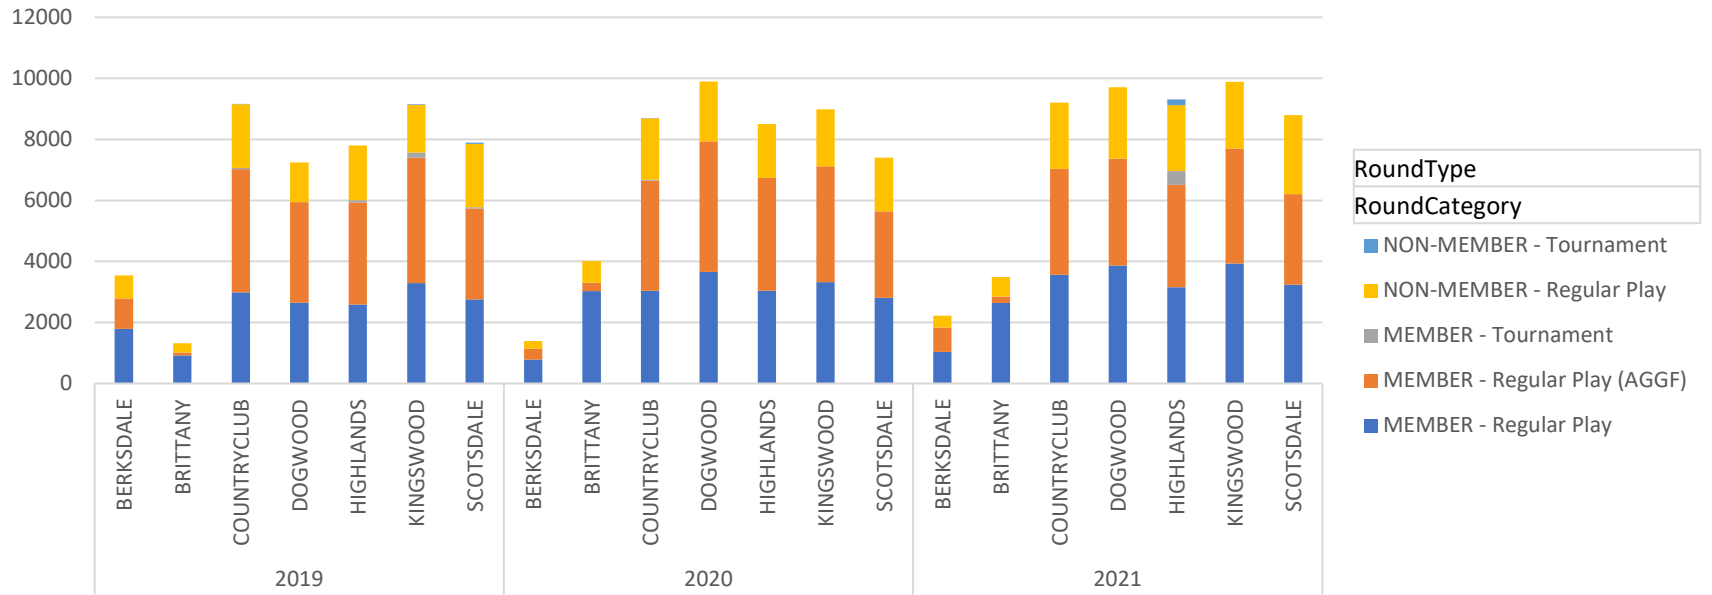

Month

Round Totals

RoundType

RoundCategory

- NON-MEMBER - Tournament
- NON-MEMBER - Regular Play
- MEMBER - Tournament
- MEMBER - Regular Play (AGGF)
- MEMBER - Regular Play

Year

CourseID