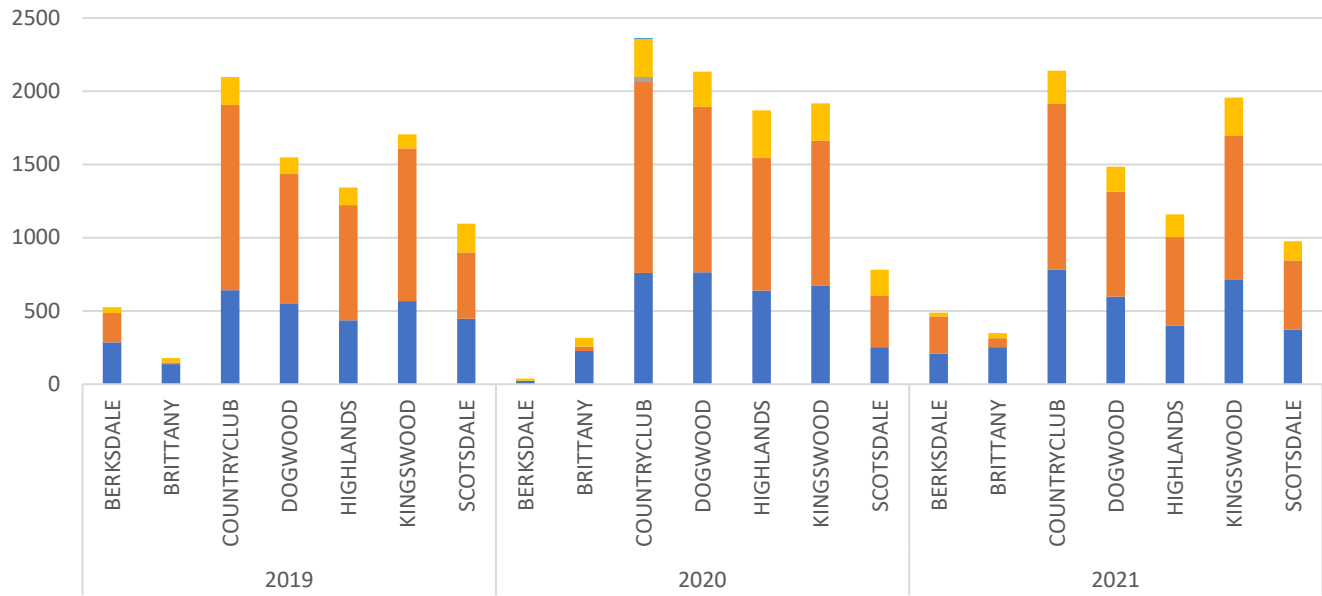

YTD February

Round Totals		Year							
		MEMBER			Total	NON-MEMBER		Total	Grand Total
Round Type	Regular Play	Regular Play (AGGF)		Tournament	Regular Play	Tournament			
2019	3068	4638			7706	791		791	8497
BERKSDALE	286	200			486	41		41	527
BRITTANY	137	11			148	31		31	179
COUNTRYCLUB	642	1265			1907	190		190	2097
DOGWOOD	552	882			1434	115		115	1549
HIGHLANDS	436	786			1222	122		122	1344
KINGSWOOD	568	1042			1610	95		95	1705
SCOTSDALE	447	452			899	197		197	1096
2020	3342	4713	29	8084	1335	5	1340	9424	
BERKSDALE	24			24	15		15	39	
BRITTANY	227	30		257	60		60	317	
COUNTRYCLUB	760	1307	29	2096	265	5	270	2366	
DOGWOOD	765	1129		1894	239		239	2133	
HIGHLANDS	640	905		1545	325		325	1870	
KINGSWOOD	674	987		1661	256		256	1917	
SCOTSDALE	252	355		607	175		175	782	
2021	3333	4221		7554	1000		1000	8554	
BERKSDALE	209	253		462	27		27	489	
BRITTANY	252	63		315	34		34	349	
COUNTRYCLUB	783	1130		1913	227		227	2140	
DOGWOOD	598	717		1315	170		170	1485	
HIGHLANDS	402	603		1005	154		154	1159	
KINGSWOOD	717	983		1700	257		257	1957	
SCOTSDALE	372	472		844	131		131	975	

February 2021 Course Closure Info				Totals		YTD Total	
Dogwood:	Weather	Spcial Projects	12	11	23	YTD Total	27
Brittany:	Weather	Spcial Projects	12	12	24	YTD Total	41
Highlands:	Weather			15	15	YTD Total	31
BVCC:	Weather			13	13	YTD Total	17
Kingswood:	Weather	Spcial Projects	4	14	18	YTD Total	22
BerkSDale:	Weather			14	14	YTD Total	18
Scotsdale:	Weather			22	22	YTD Total	39
February	2021		2020				
Range Baskets	1458		801				

Month

Round Totals

RoundType

RoundCategory

- NON-MEMBER - Tournament
- NON-MEMBER - Regular Play
- MEMBER - Tournament
- MEMBER - Regular Play (AGGF)
- MEMBER - Regular Play

Year CourseID