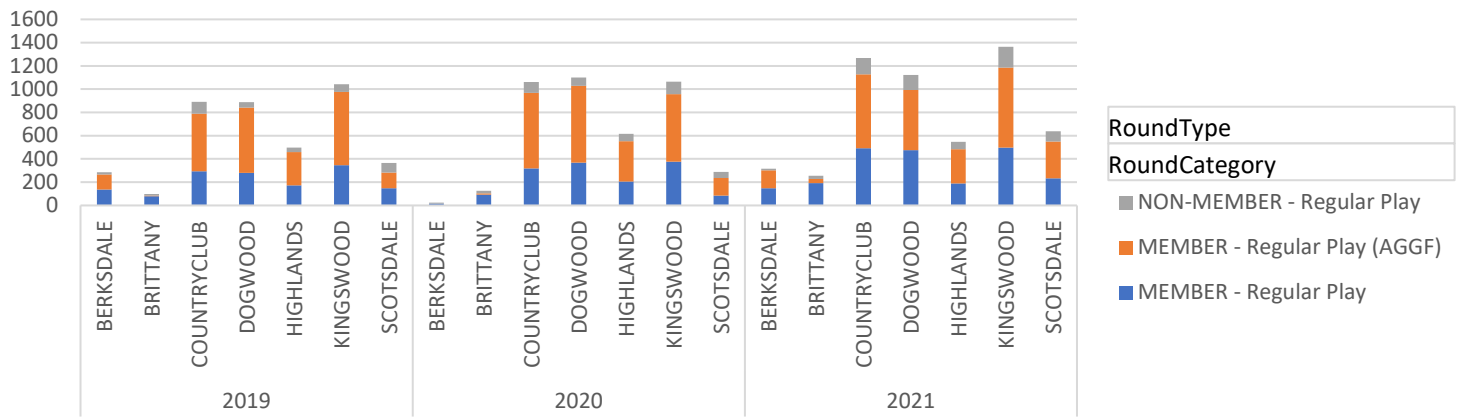

Jan 2021 YTD

Round Totals		Year					
	MEMBER		Total	NON-MEMBER	Total	Grand Total	
Round Type	Regular Play	Regular Play (AGGF)		Regular Play			
2019	1458	2239	3697	371	371	4068	
BERKSDALE	136	130	266	19	19	285	
BRITTANY	80	6	86	13	13	99	
COUNTRYCLUB	293	495	788	104	104	892	
DOGWOOD	281	561	842	45	45	887	
HIGHLANDS	172	286	458	40	40	498	
KINGSWOOD	347	628	975	68	68	1043	
SCOTSDALE	149	133	282	82	82	364	
2020	1465	2393	3858	423	423	4281	
BERKSDALE	15		15	10	10	25	
BRITTANY	93	12	105	20	20	125	
COUNTRYCLUB	319	648	967	94	94	1061	
DOGWOOD	369	659	1028	73	73	1101	
HIGHLANDS	207	345	552	64	64	616	
KINGSWOOD	376	580	956	108	108	1064	
SCOTSDALE	86	149	235	54	54	289	
2021	2231	2640	4871	639	639	5510	
BERKSDALE	148	155	303	13	13	316	
BRITTANY	193	34	227	29	29	256	
COUNTRYCLUB	493	635	1128	139	139	1267	
DOGWOOD	476	518	994	128	128	1122	
HIGHLANDS	190	293	483	65	65	548	
KINGSWOOD	498	687	1185	178	178	1363	
SCOTSDALE	233	318	551	87	87	638	

January 2021 Course Closure Info					Totals	YTD Total	
Dogwood:	Weather				4	YTD Total	4
Brittany:	Weather				17	YTD Total	17
Highlands:	Weather	Spical Projects	13		16	YTD Total	16
BVCC:	Weather				4	YTD Total	4
Kingswood:	Weather				4	YTD Total	4
Berksdale:	Weather				4	YTD Total	4
Scotsdale:	Weather				17	YTD Total	17

	2021	2020
Range Baskets	2191	457

Month

Round Totals

Year CourseID

RoundType
RoundCategory

- NON-MEMBER - Regular Play
- MEMBER - Regular Play (AGGF)
- MEMBER - Regular Play