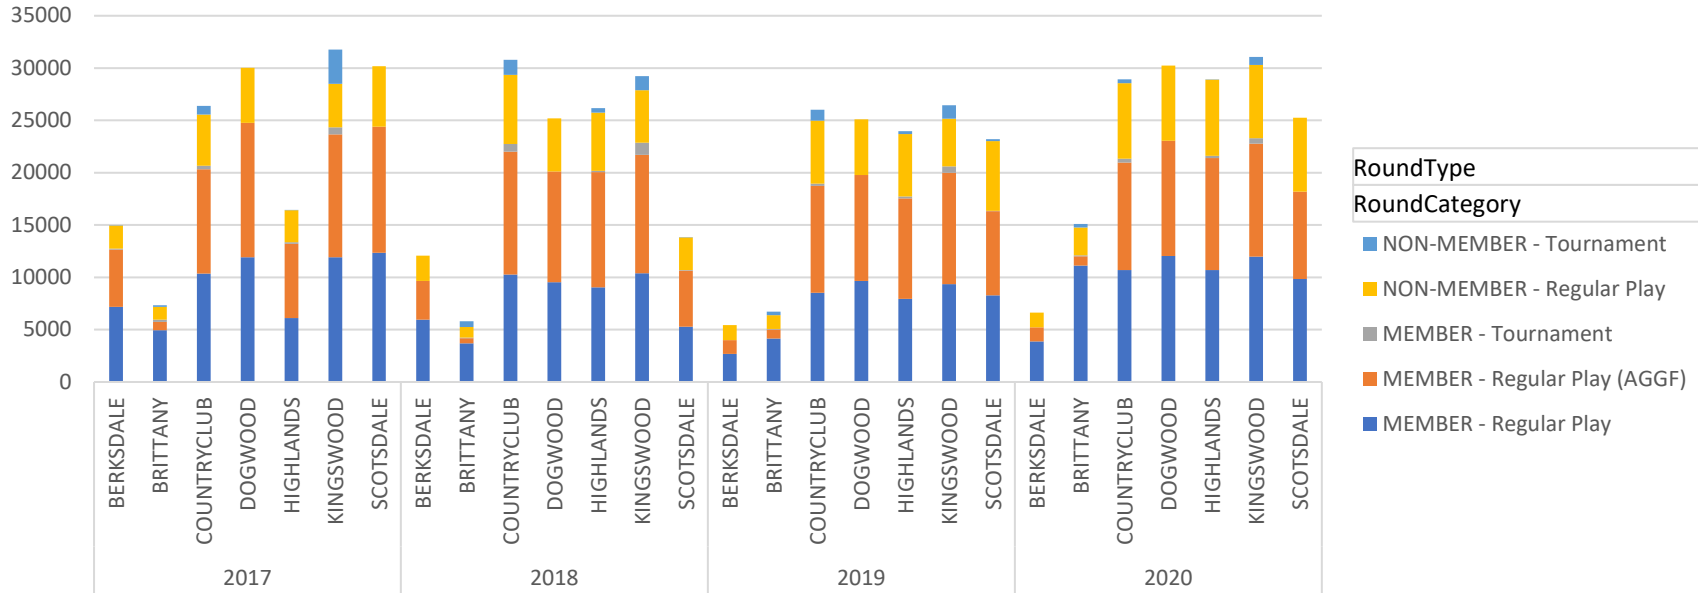

Month

Round Totals

RoundType
RoundCategory

- NON-MEMBER - Tournament
- NON-MEMBER - Regular Play
- MEMBER - Tournament
- MEMBER - Regular Play (AGGF)
- MEMBER - Regular Play

Year CourseID