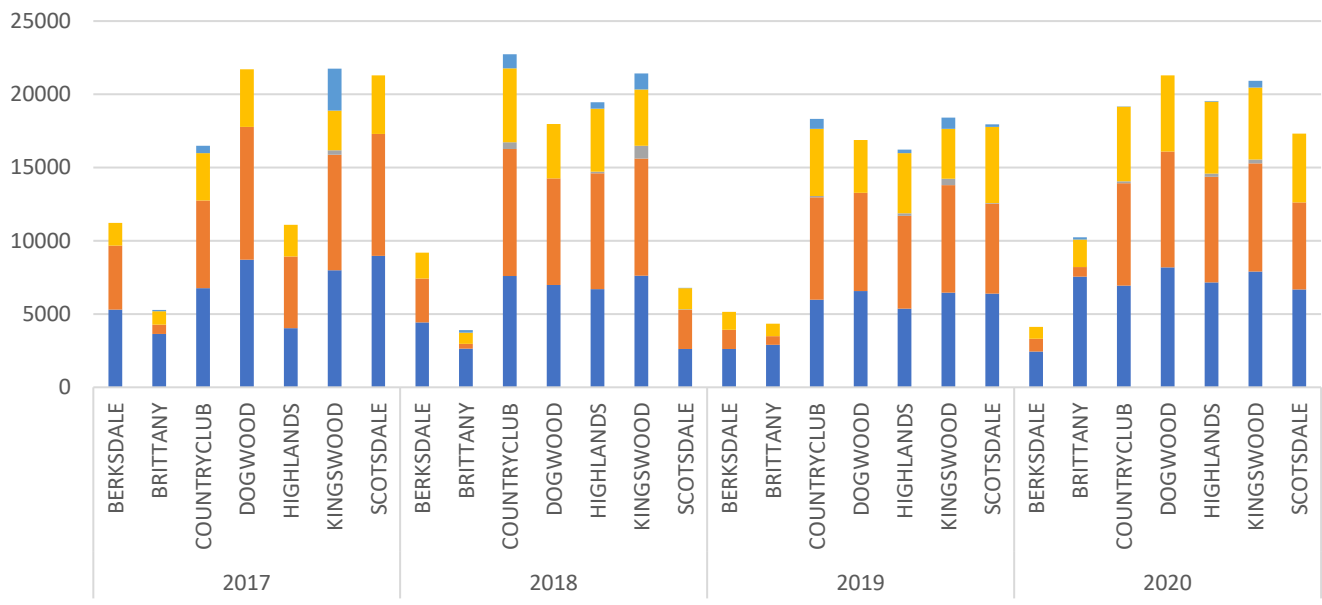

Month

Round Totals

RoundType
RoundCategory

- NON-MEMBER - Tournament
- NON-MEMBER - Regular Play
- MEMBER - Tournament
- MEMBER - Regular Play (AGGF)
- MEMBER - Regular Play

Year CourseID