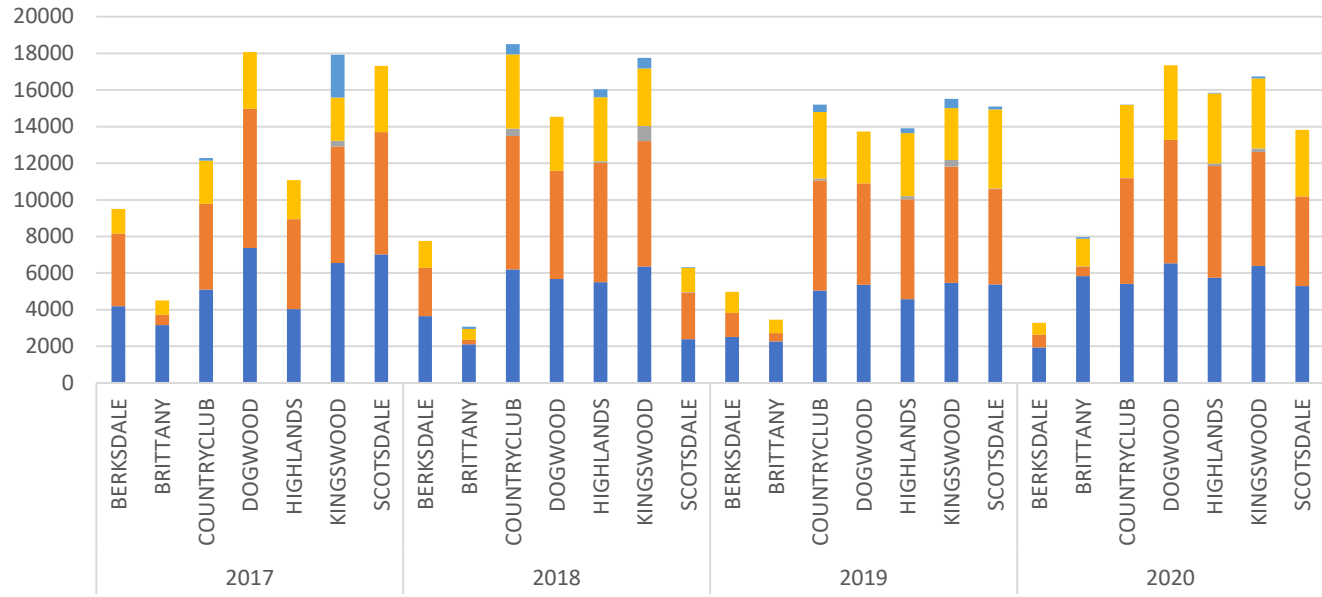

Month

Round Totals

RoundType

RoundCategory

- NON-MEMBER - Tournament
- NON-MEMBER - Regular Play
- MEMBER - Tournament
- MEMBER - Regular Play (AGGF)
- MEMBER - Regular Play

Year CourseID