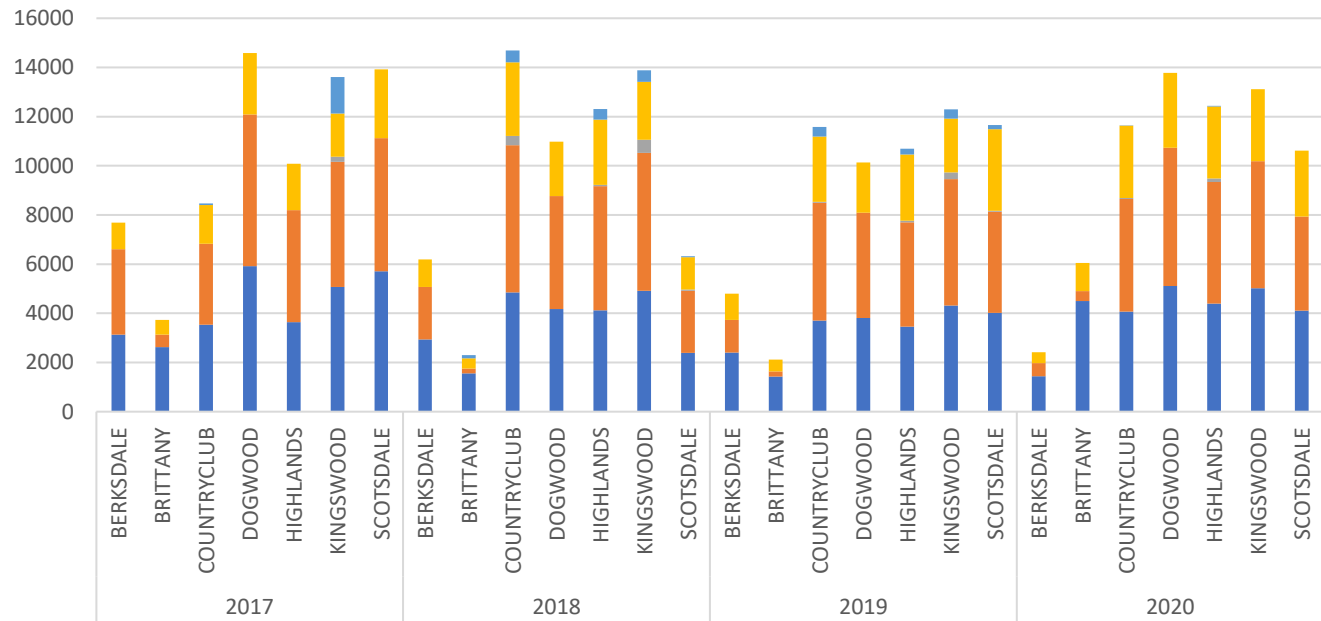

YTD JUNE 2020

Month

Round Totals

RoundType

RoundCategory

- NON-MEMBER - Tournament
- NON-MEMBER - Regular Play
- MEMBER - Tournament
- MEMBER - Regular Play (AGGF)
- MEMBER - Regular Play

Year CourseID