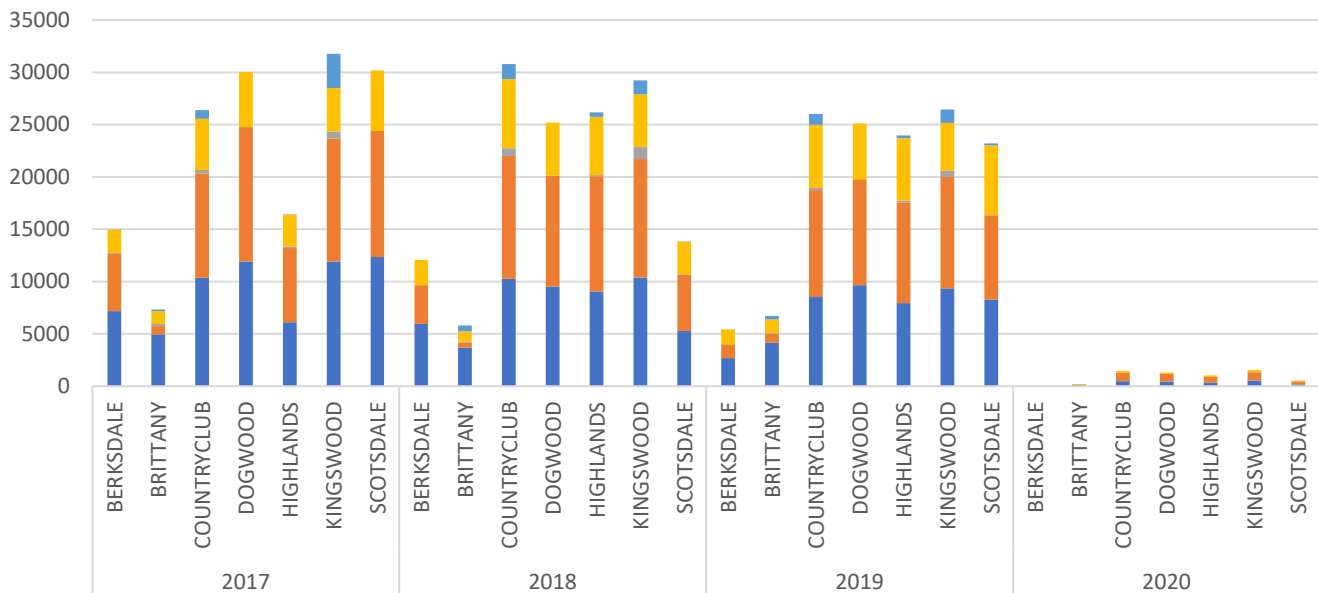

Month

Round Totals

RoundType

RoundCategory

- NON-MEMBER - Tournament
- NON-MEMBER - Regular Play
- MEMBER - Tournament
- MEMBER - Regular Play (AGGF)
- MEMBER - Regular Play

Year

CourseID