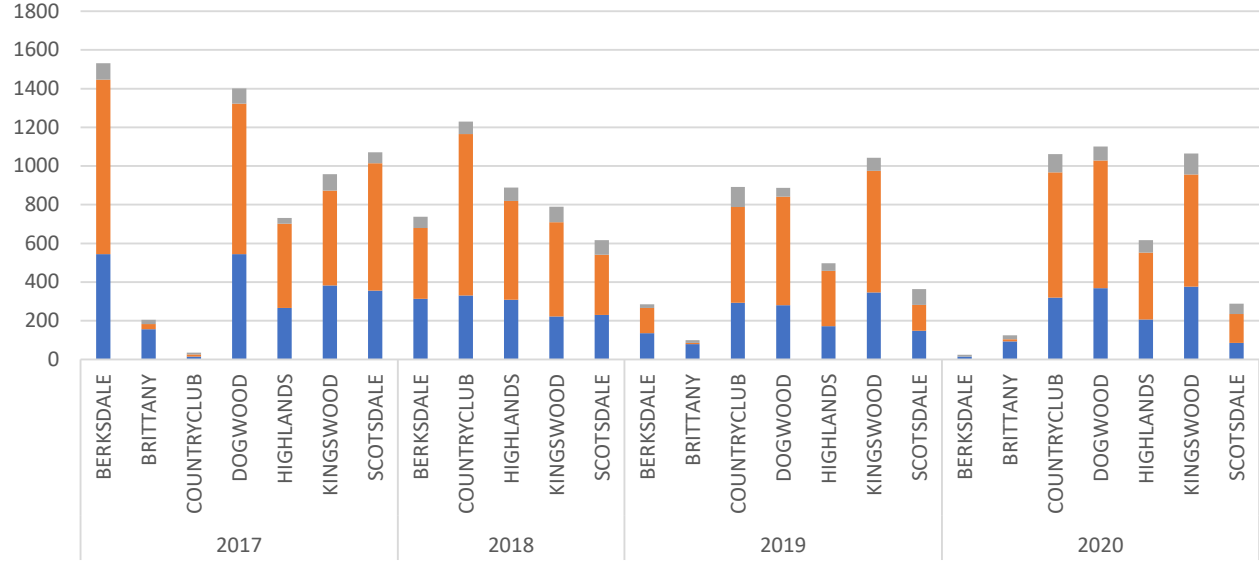

**Important Time lines: 2020**

Berkshire: Closed June 27th th due to bridge damage

Total Days TYD: 188

Dogwood and Brittany :

Dogwood closed for weather

Total Days closed:

1

Brittney closed for weather (covers)

Kingswood: Closed due to Cold Weather

Total Days closed:

1

Scotsdale:

Closed for weather (covers)

Total Days closed:

13

# January 2020

Month

Round Totals

RoundType

RoundCategory

- NON-MEMBER - Regular Play
- MEMBER - Regular Play (AGGF)
- MEMBER - Regular Play

Year

CourseID