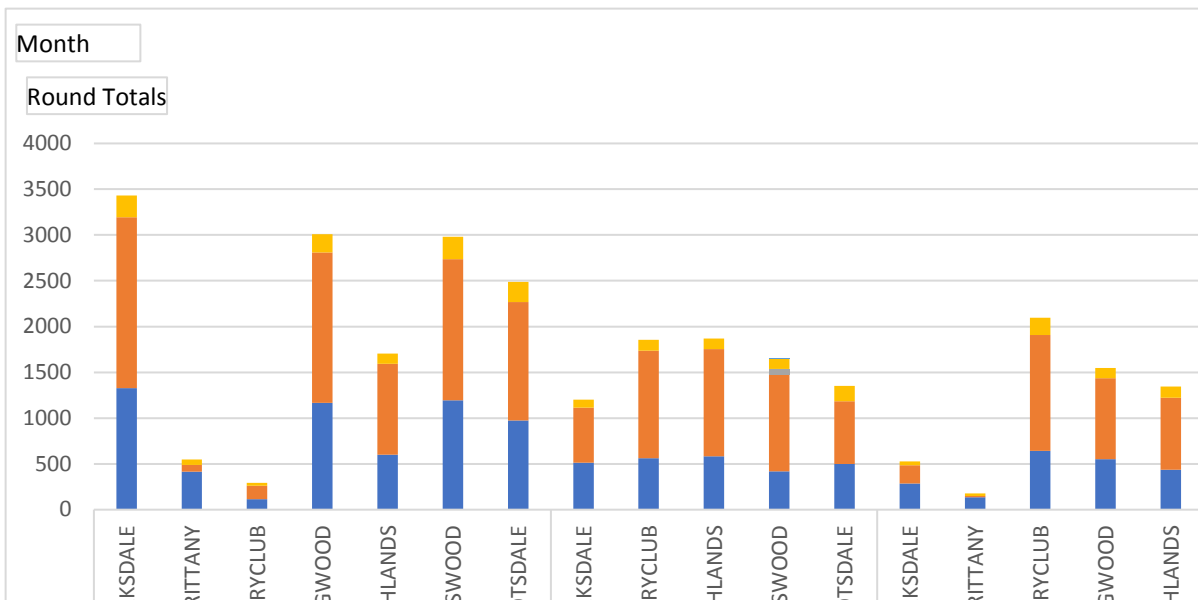

Month (Multiple Items)

Round Totals	Year			MEMBER Total
	MEMBER			
	Regular Play	Regular Play (AGGF)	Tournament	
2017		5798	7551	13349
BERKSDALE		1329	1865	3194
BRITTANY		416	73	489
COUNTRYCLUB		116	144	260
DOGWOOD		1165	1646	2811
HIGHLANDS		602	990	1592
KINGSWOOD		1195	1542	2737
SCOTSDALE		975	1291	2266
2018		2578	4685	7322
BERKSDALE		514	599	1113
COUNTRYCLUB		562	1175	1737
HIGHLANDS		584	1169	1753
KINGSWOOD		418	1059	1536
SCOTSDALE		500	683	1183
2019		3068	4638	7706
BERKSDALE		286	200	486
BRITTANY		137	11	148
COUNTRYCLUB		642	1265	1907
DOGWOOD		552	882	1434
HIGHLANDS		436	786	1222
KINGSWOOD		568	1042	1610
SCOTSDALE		447	452	899

Year CourseID

BER

BR

COUNT

DOG

HIGH

KINGS

SCO