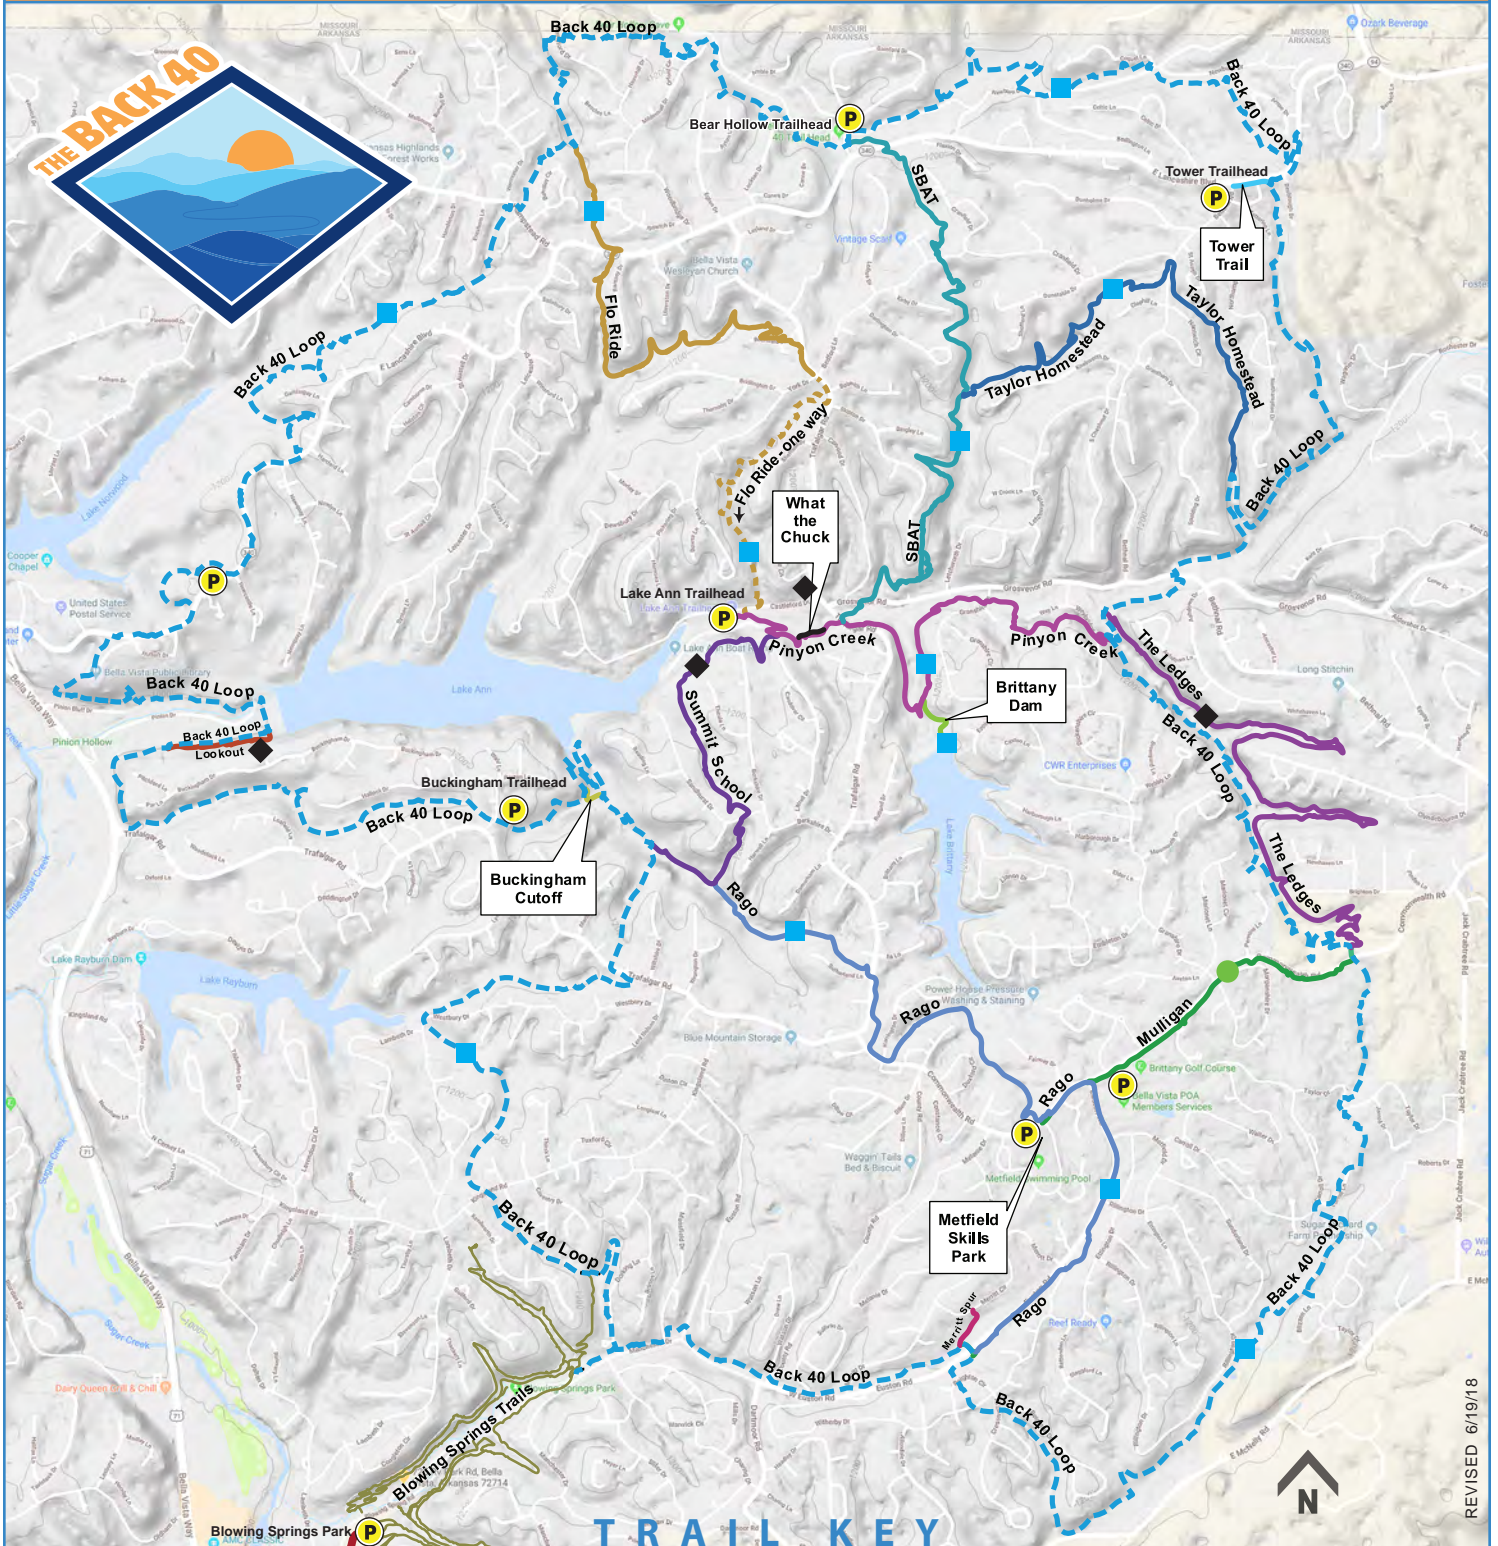

THE BACK 40 TRAIL MAP

TRAIL KEY

- | | | |
|-------------------|--------------|------------------|
| Back 40 Loop | Merritt Spur | Summit School |
| Brittany Dam | Mulligan | Taylor Homestead |
| Buckingham Cutoff | Pinyon Creek | The Ledges |
| Flo Ride | Rago | Tower Trail |
| Lookout | SBAT | What the Chuck |
| Trailhead | | |
- = Intermediate
 = Expert/Advanced
 = Easy

REVISED 6/19/18